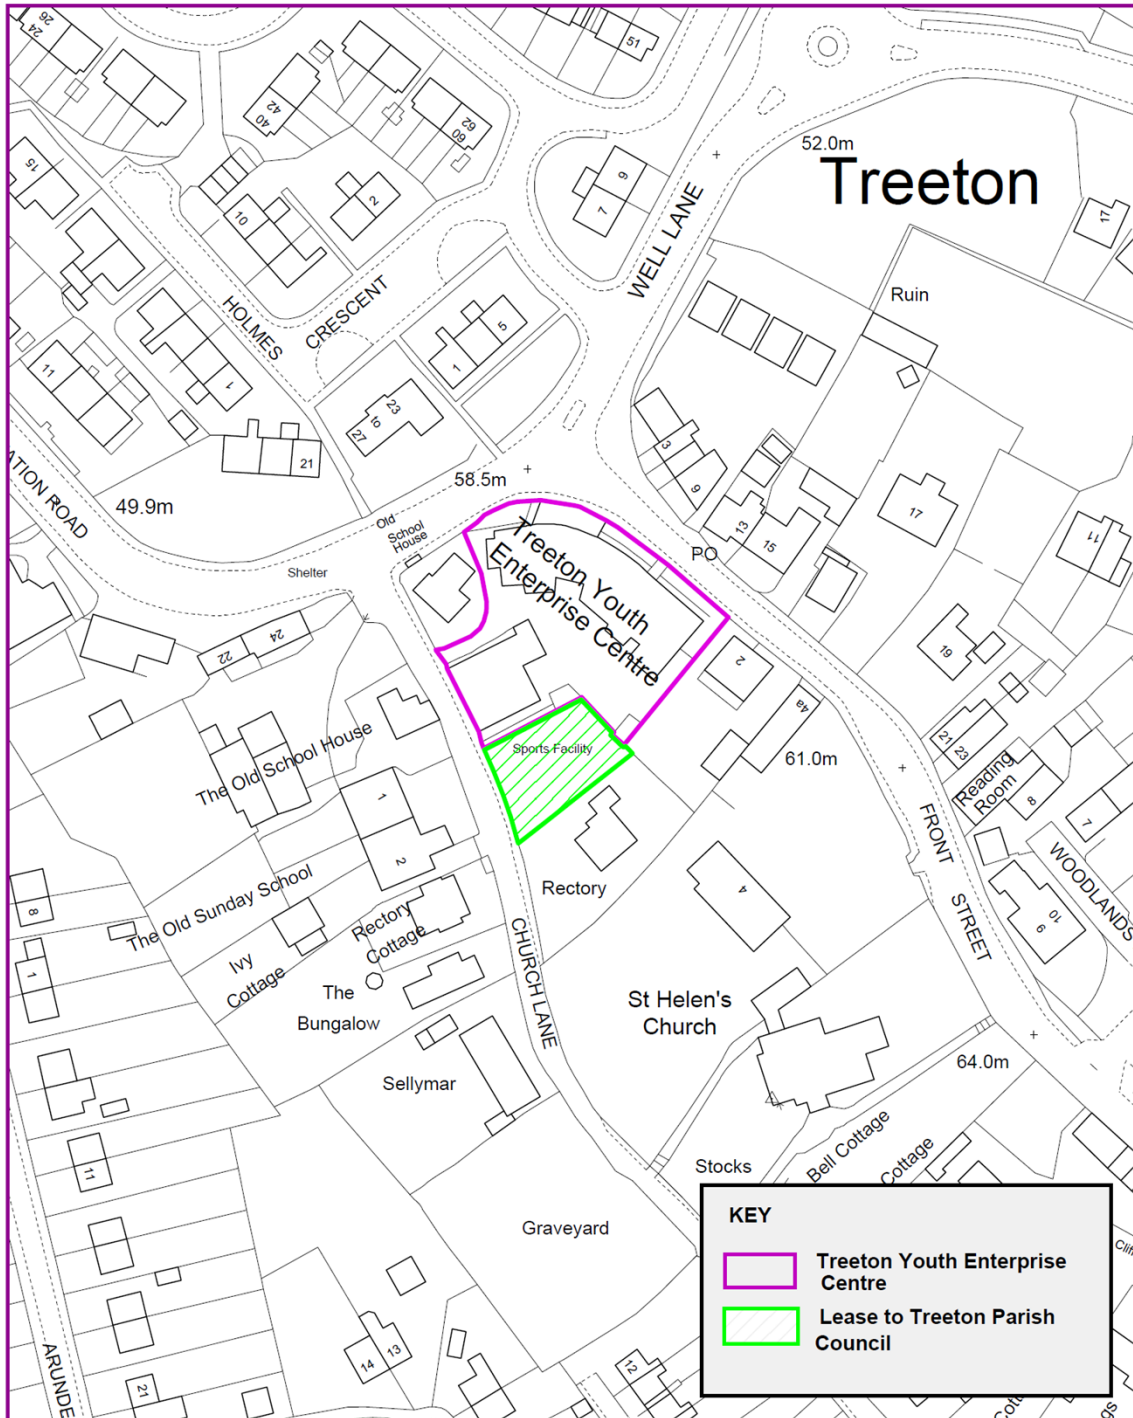

Based upon the Ordnance Survey mapping with the permission of the Controller of Her Majesty's Stationery Office © Crown copyright.  
Unauthorised reproduction infringes Crown copyright and may lead to prosecution or civil proceedings. Rotherham MBC Licence No. LA076287.

  
Scale 1:1250

**Former Maltby Library Site  
High Street  
Maltby**  
  
1.45 acres  
  
FOR IDENTIFICATION ONLY

Based upon the Ordnance Survey mapping with the permission of the Controller of Her Majesty's Stationery Office © Crown copyright.  
 Unauthorised reproduction infringes Crown copyright and may lead to prosecution or civil proceedings. Rotherham MBC Licence No. LA076287.

  
 Scale 1:1250

**Treeton Youth Enterprise Centre**  
 Church Lane  
 Treeton  
 Rotherham

**FOR IDENTIFICATION ONLY**

Based upon the Ordnance Survey mapping with the permission of the Controller of Her Majesty's Stationery Office © Crown copyright.  
 Unauthorised reproduction infringes Crown copyright and may lead to prosecution or civil proceedings. Rotherham MBC Licence No. LA076287.

Scale 1:1250

**Former Caretakers Residence**  
**6 Fitzwilliam Street**  
**Swinton**  
**Mexborough**

**FOR IDENTIFICATION ONLY**