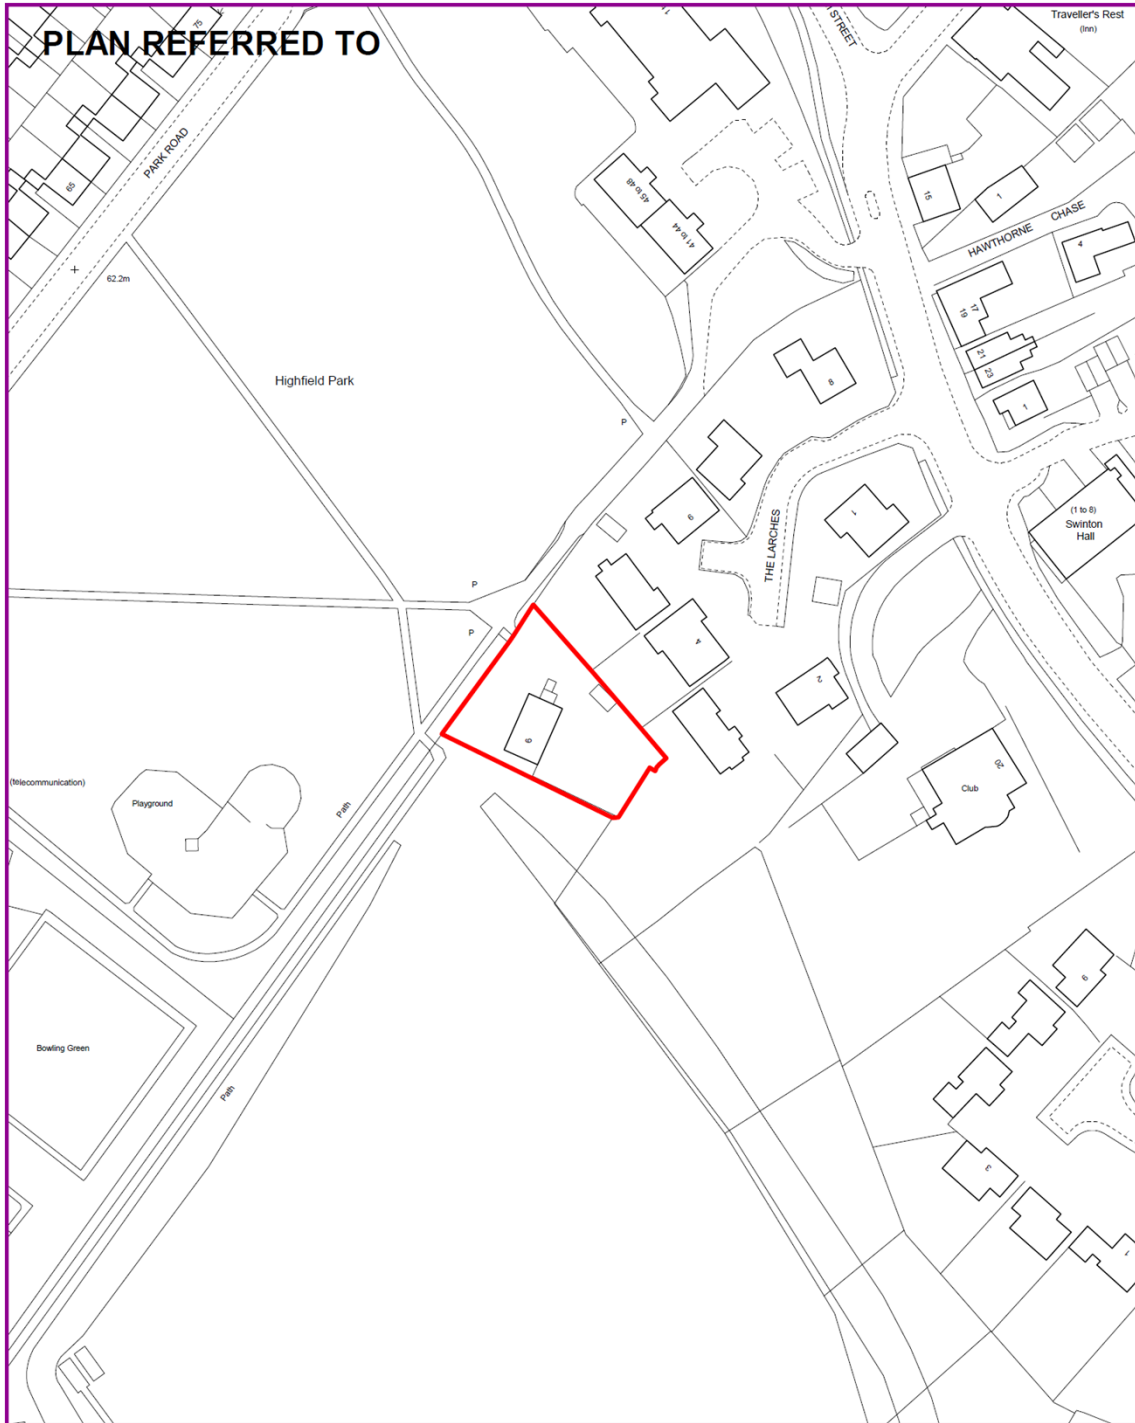

Based upon the Ordnance Survey mapping with the permission of the Controller of Her Majesty's Stationery Office © Crown copyright.  
Unauthorised reproduction infringes Crown copyright and may lead to prosecution or civil proceedings. Rotherham MBC Licence No. LA076287.

  
Scale 1:1250

**Former Maltby Library Site  
High Street  
Maltby**  
  
1.45 acres  
  
FOR IDENTIFICATION ONLY

Based upon the Ordnance Survey mapping with the permission of the Controller of Her Majesty's Stationery Office © Crown copyright.  
 Unauthorised reproduction infringes Crown copyright and may lead to prosecution or civil proceedings. Rotherham MBC Licence No. LA076287.

  
 Scale 1:1250

**Treeton Youth Enterprise Centre**  
 Church Lane  
 Treeton  
 Rotherham

**FOR IDENTIFICATION ONLY**

Based upon the Ordnance Survey mapping with the permission of the Controller of Her Majesty's Stationery Office © Crown copyright.  
 Unauthorised reproduction infringes Crown copyright and may lead to prosecution or civil proceedings. Rotherham MBC Licence No. LA076287.

Scale 1:1250

**Former Caretakers Residence**  
**6 Fitzwilliam Street**  
**Swinton**  
**Mexborough**

**FOR IDENTIFICATION ONLY**